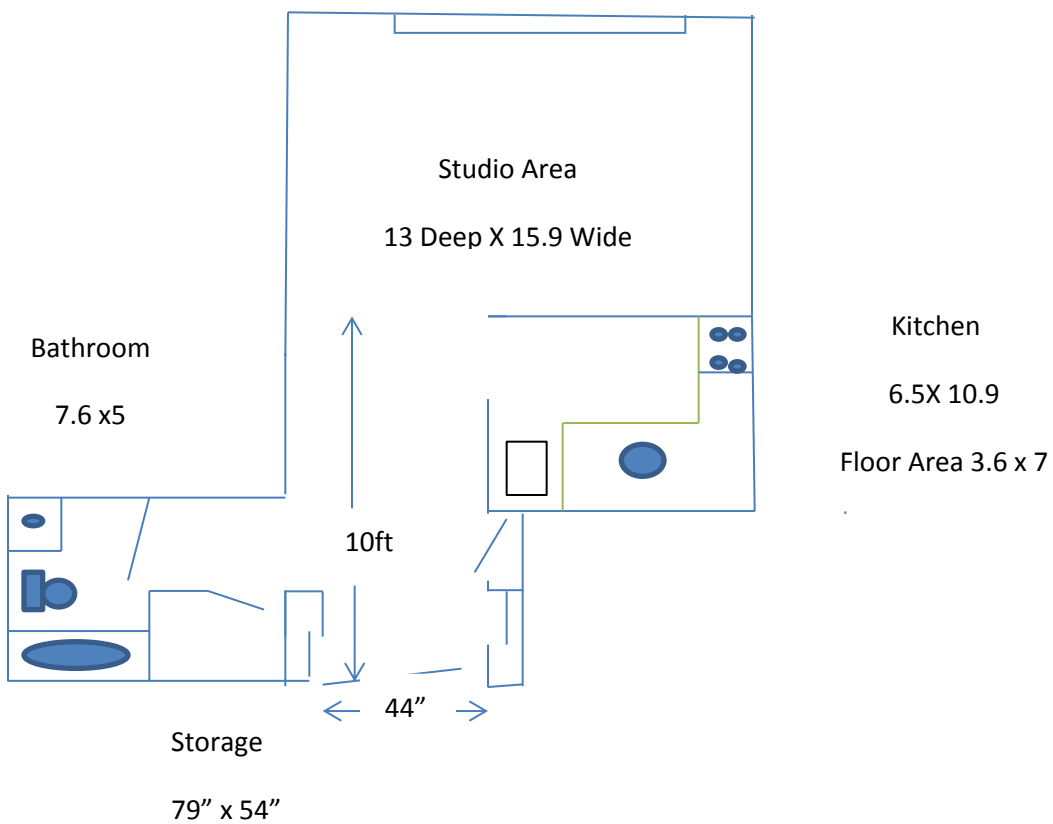

# Back facing Bachelor unit (floors 2-6)

Living room window 5.7 high 5.11 wide

Entrance door 35in wide

All measurements feet and inches and approximate

Not to scale